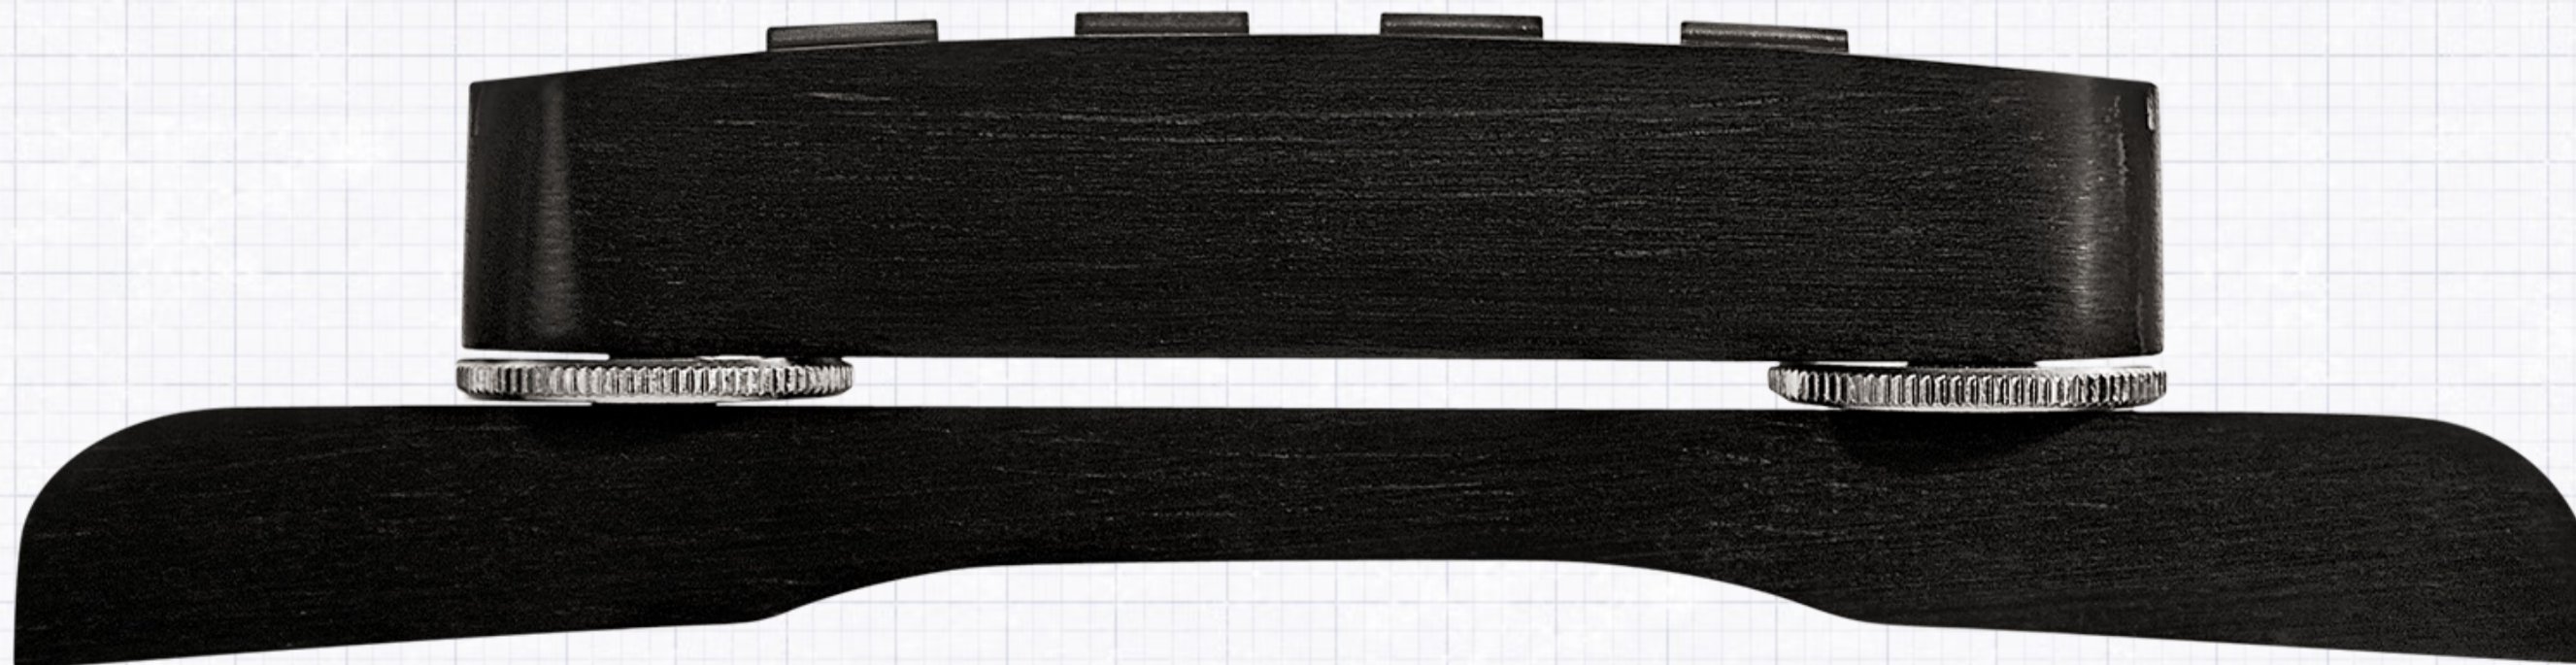

Guitar Bridges

JOSEF TELLER ¹⁸/₉₁

for Classical, Steel String- and Arched Top-Guitar

B. Teller

Guitar Bridges

JOSEF TELLER ¹⁸/₉₁

Classical Guitar

- rosewood and ebony
- distances between strings:
58 or 60mm
- all models also available arched

Steel String Guitar

- rosewood and ebony
- for 6 and 12 strings

Arched Top Guitar

- different materials
- different rests for strings
- different models

For Tailpieces

- different materials
- different rests for strings