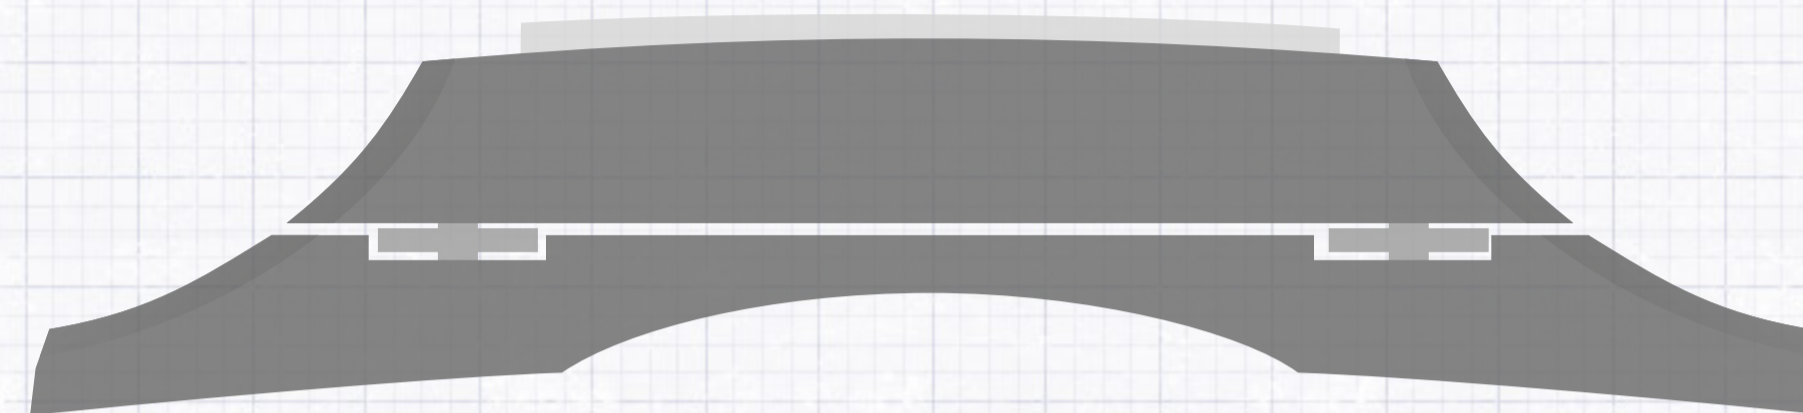

Guitar Bridges

JOSEF TELLER ¹⁸/₉₁

for Classical, Steel String- and Arched Top-Guitar

B. Teller

Guitar Bridges

JOSEF TELLER ¹⁸/₉₁

Classical Guitar

- rosewood and ebony
- distances between strings:
58 or 60mm
- all models also available arched

JOSEF TELLER ¹⁸/₉₁

N° 132

N° 136

N° 124

N° 140

N° 145

Arched Top

JOSEF TELLER ¹⁸/₉₁

Nº 97

Nº 98

Nº 102

Nº 103

4-strings
6-strings

Nº 104

Nº 107

for Tailpieces