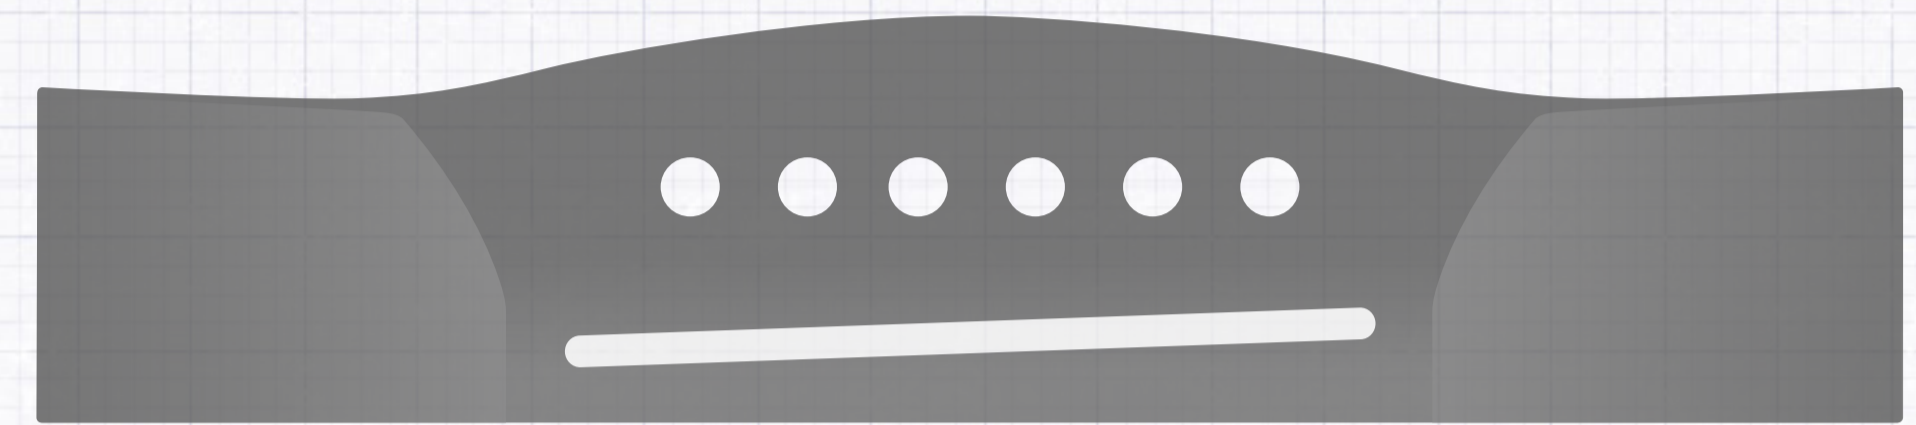

Guitar Bridges

JOSEF TELLER ¹⁸/₉₁

for Classical, Steel String- and Arched Top-Guitar

B. Teller

Guitar Bridges

JOSEF TELLER ¹⁸/₉₁

Classical Guitar

- rosewood and ebony
- distances between strings:
58 or 60mm
- all models also available arched

The whole process of the manufacturing of our bridges takes place in Bubenreuth, Germany only.

for Classical, Steel String- and Arched Top-Guitar

N^o 127 standard length 19cm short 17 cm

N^o 128

N^o 1280

Steel String

JOSEF TELLER ¹⁸/₉₁

N° 132

N° 136

N° 124

N° 140

N° 145

Arched Top

JOSEF TELLER ¹⁸/₉₁