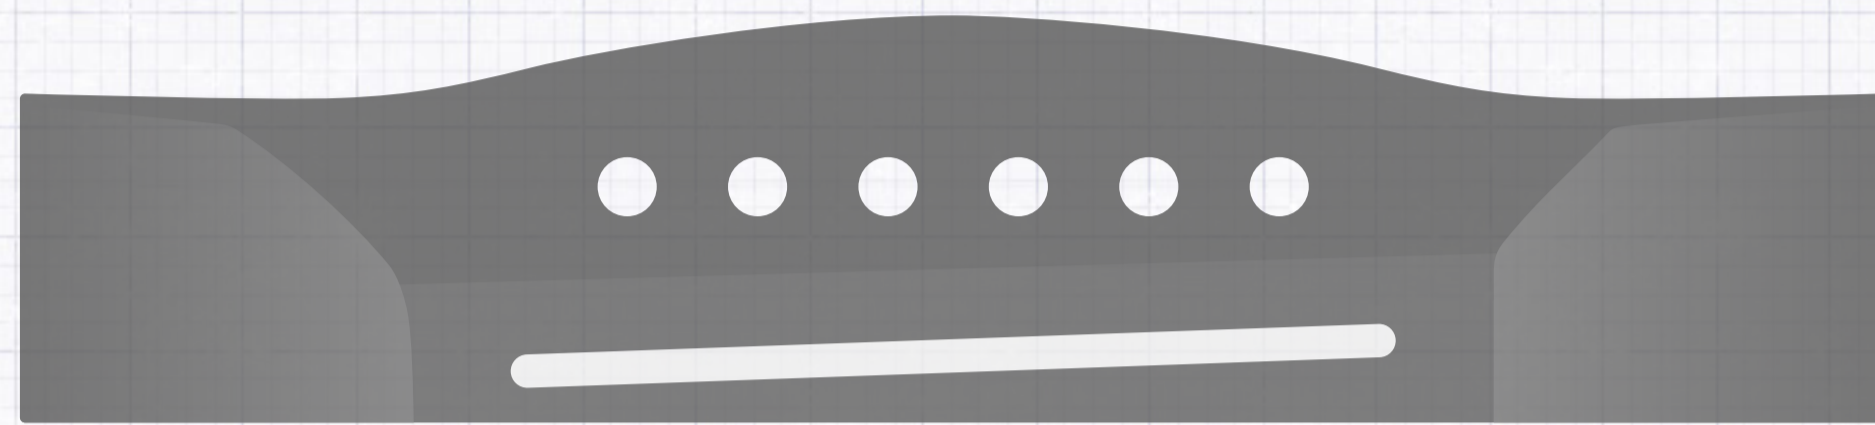

Guitar Bridges

JOSEF TELLER ¹⁸/₉₁

for Classical, Steel String- and Arched Top-Guitar

B. Teller

Guitar Bridges

JOSEF TELLER ¹⁸/₉₁

Classical Guitar

- rosewood and ebony
- distances between strings:
58 or 60mm
- all models also available arched

Steel String Guitar

- rosewood and ebony
- for 6 and 12 strings

Arched Top Guitar

- different materials
- different rests for strings
- different models

For Tailpieces

- different materials
- different rests for strings

The whole process of the manufacturing of our bridges takes place in Bubenreuth, Germany only.

for Classical, Steel String- and Arched Top-Guitar

N^o 127 standard length 19cm short 17 cm

N^o 128

N^o 1280

Steel String

JOSEF TELLER ¹⁸/₉₁

N° 132

N° 136

N° 124

N° 140

N° 145

Arched Top

JOSEF TELLER ¹⁸/₉₁