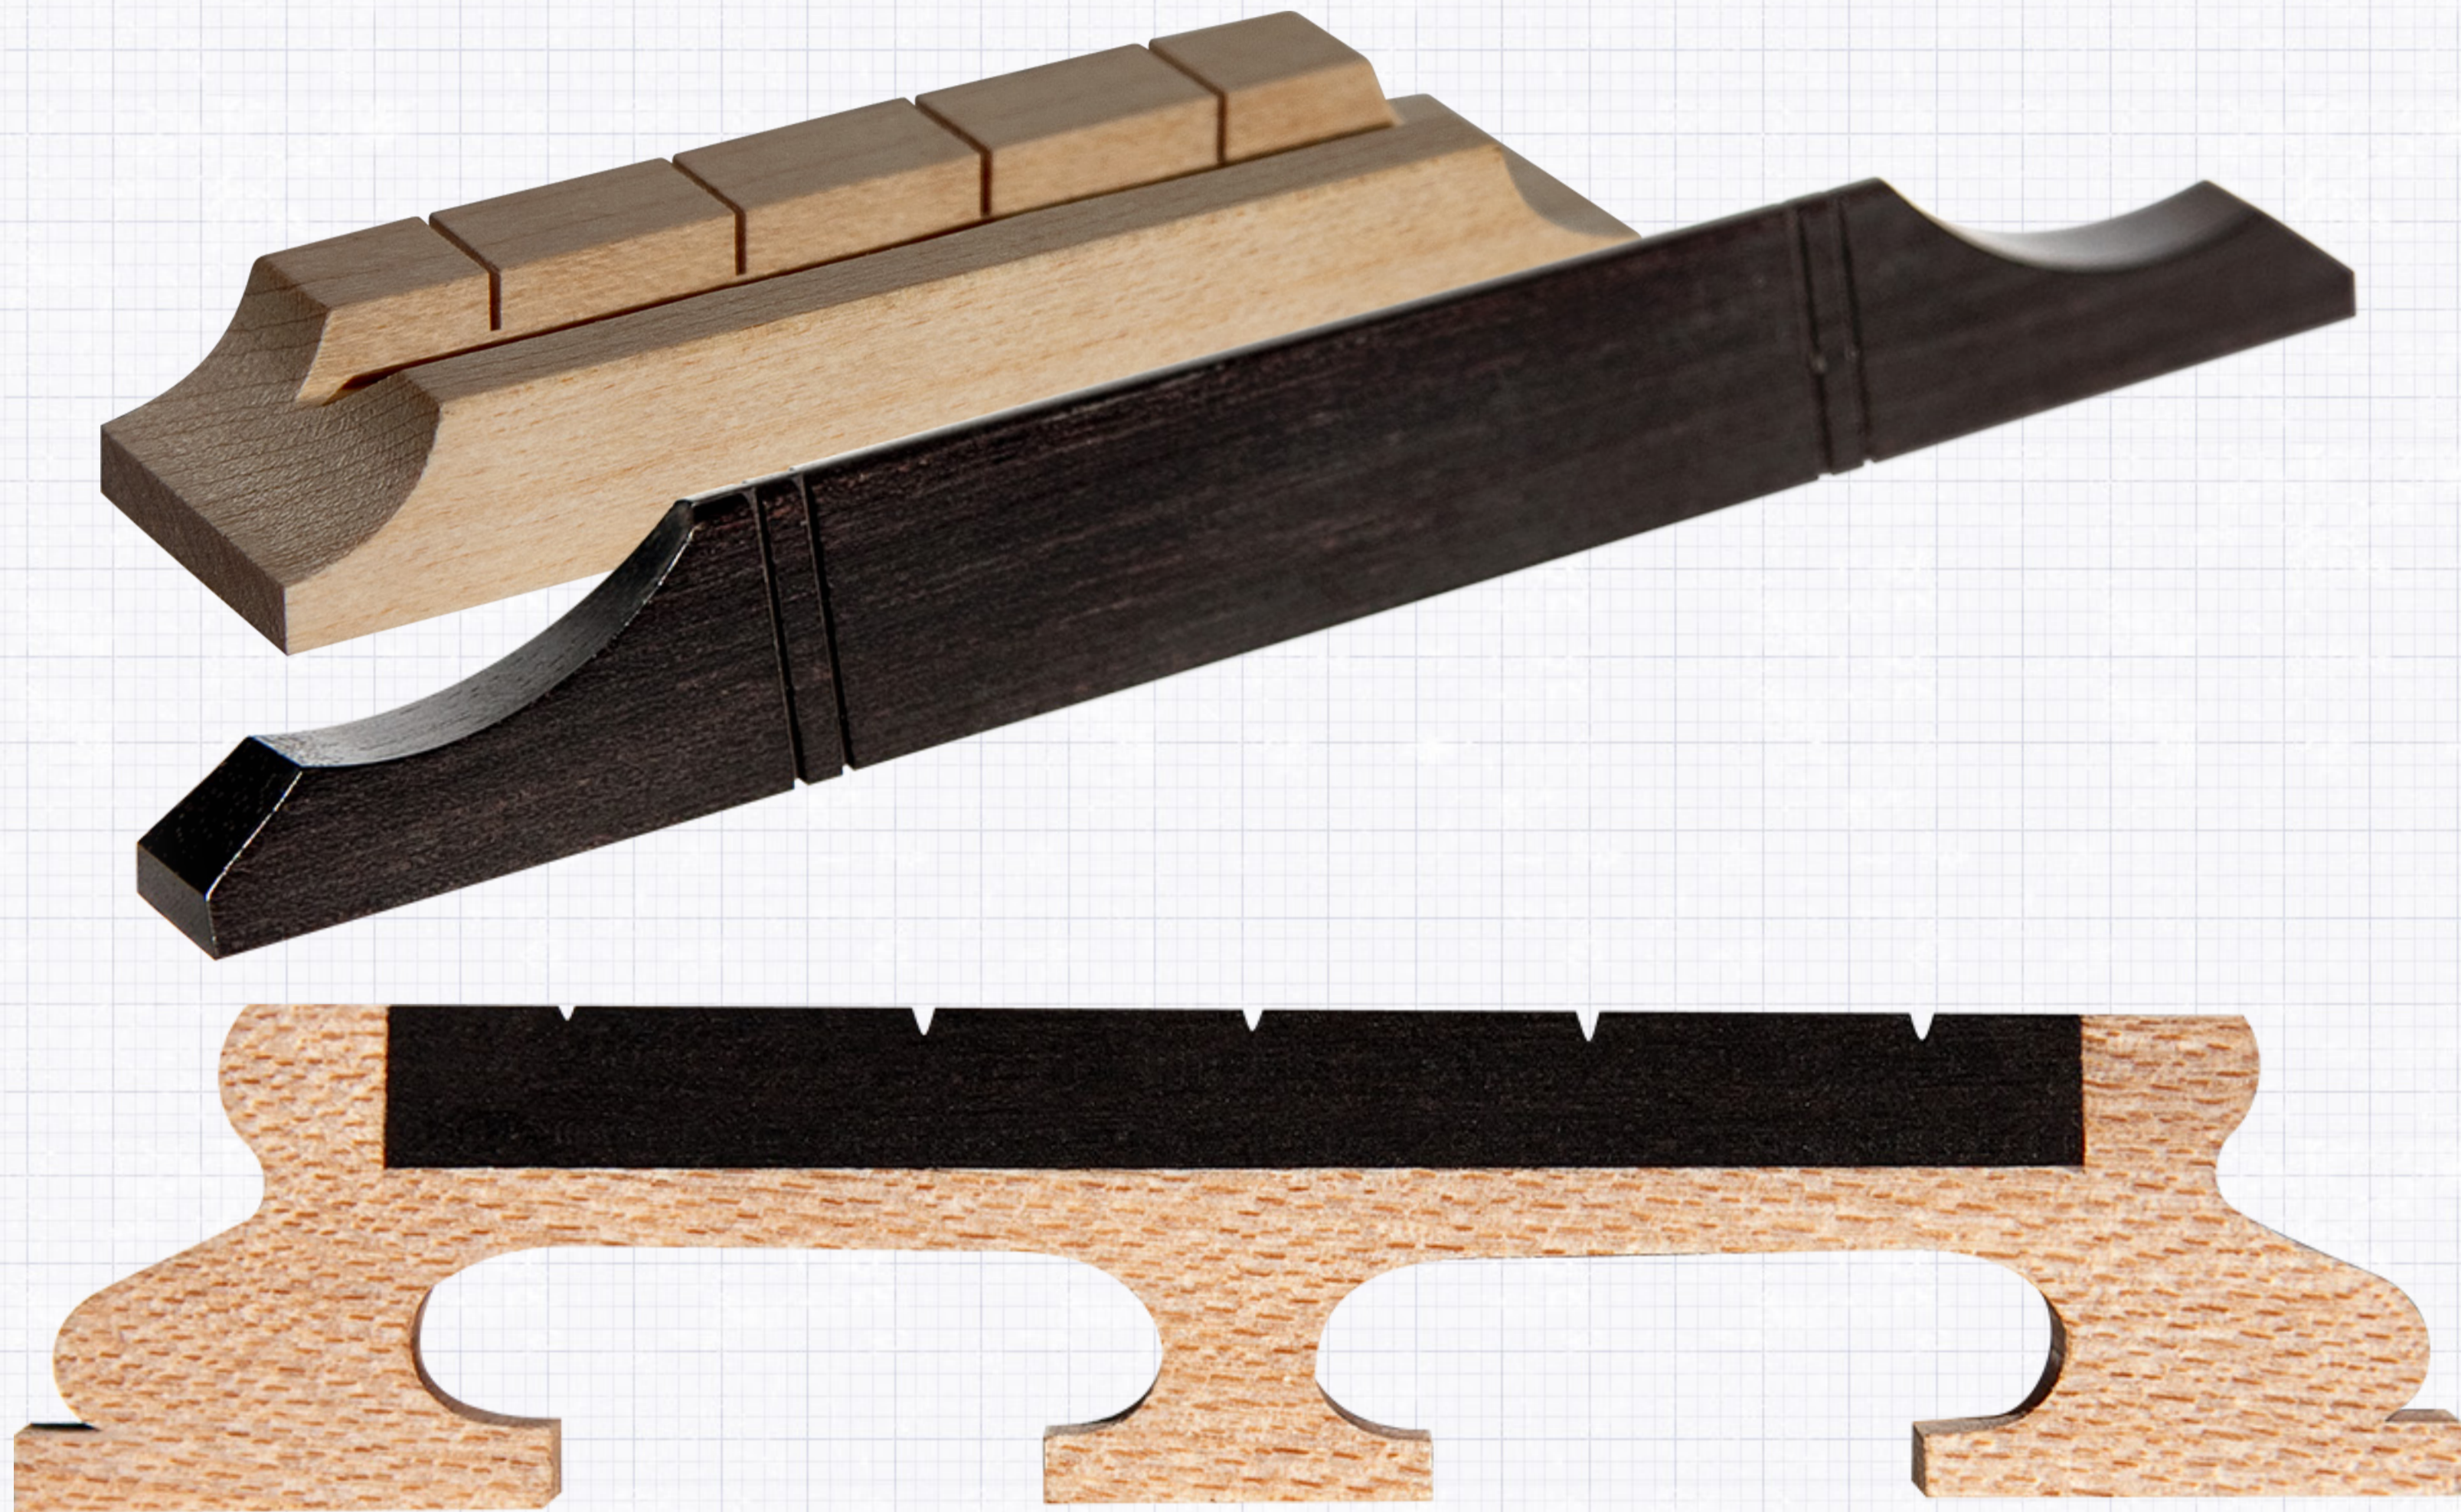

Bridges

JOSEF TELLER ¹⁸/₉₁

for Banjo, Mandolin and Ukulele

B. Teller

Bridges

JOSEF TELLER ¹⁸/₉₁

Bridges for Banjo

- best, aged Bosnian Maple
- inlays: ebony and / or galalith
- heights: 1/2", 5/8", 11/16"
- 4- and 5-strings

Bridges for Mandolin

- ebony and rosewood
- inlays: galalith

Bridges for Ukulele

- Bosnian maple and rosewood

The whole process of the manufacturing of our *Josef Teller Bridges* for plucked instruments takes place in **Bubenreuth**, Germany only.

for Banjo, Mandolin and Ukulele

Banjo

JOSEF TELLER ¹⁸/₉₁

Nº 1

Nº 3

Nº 6

Nº 9

Nº 10